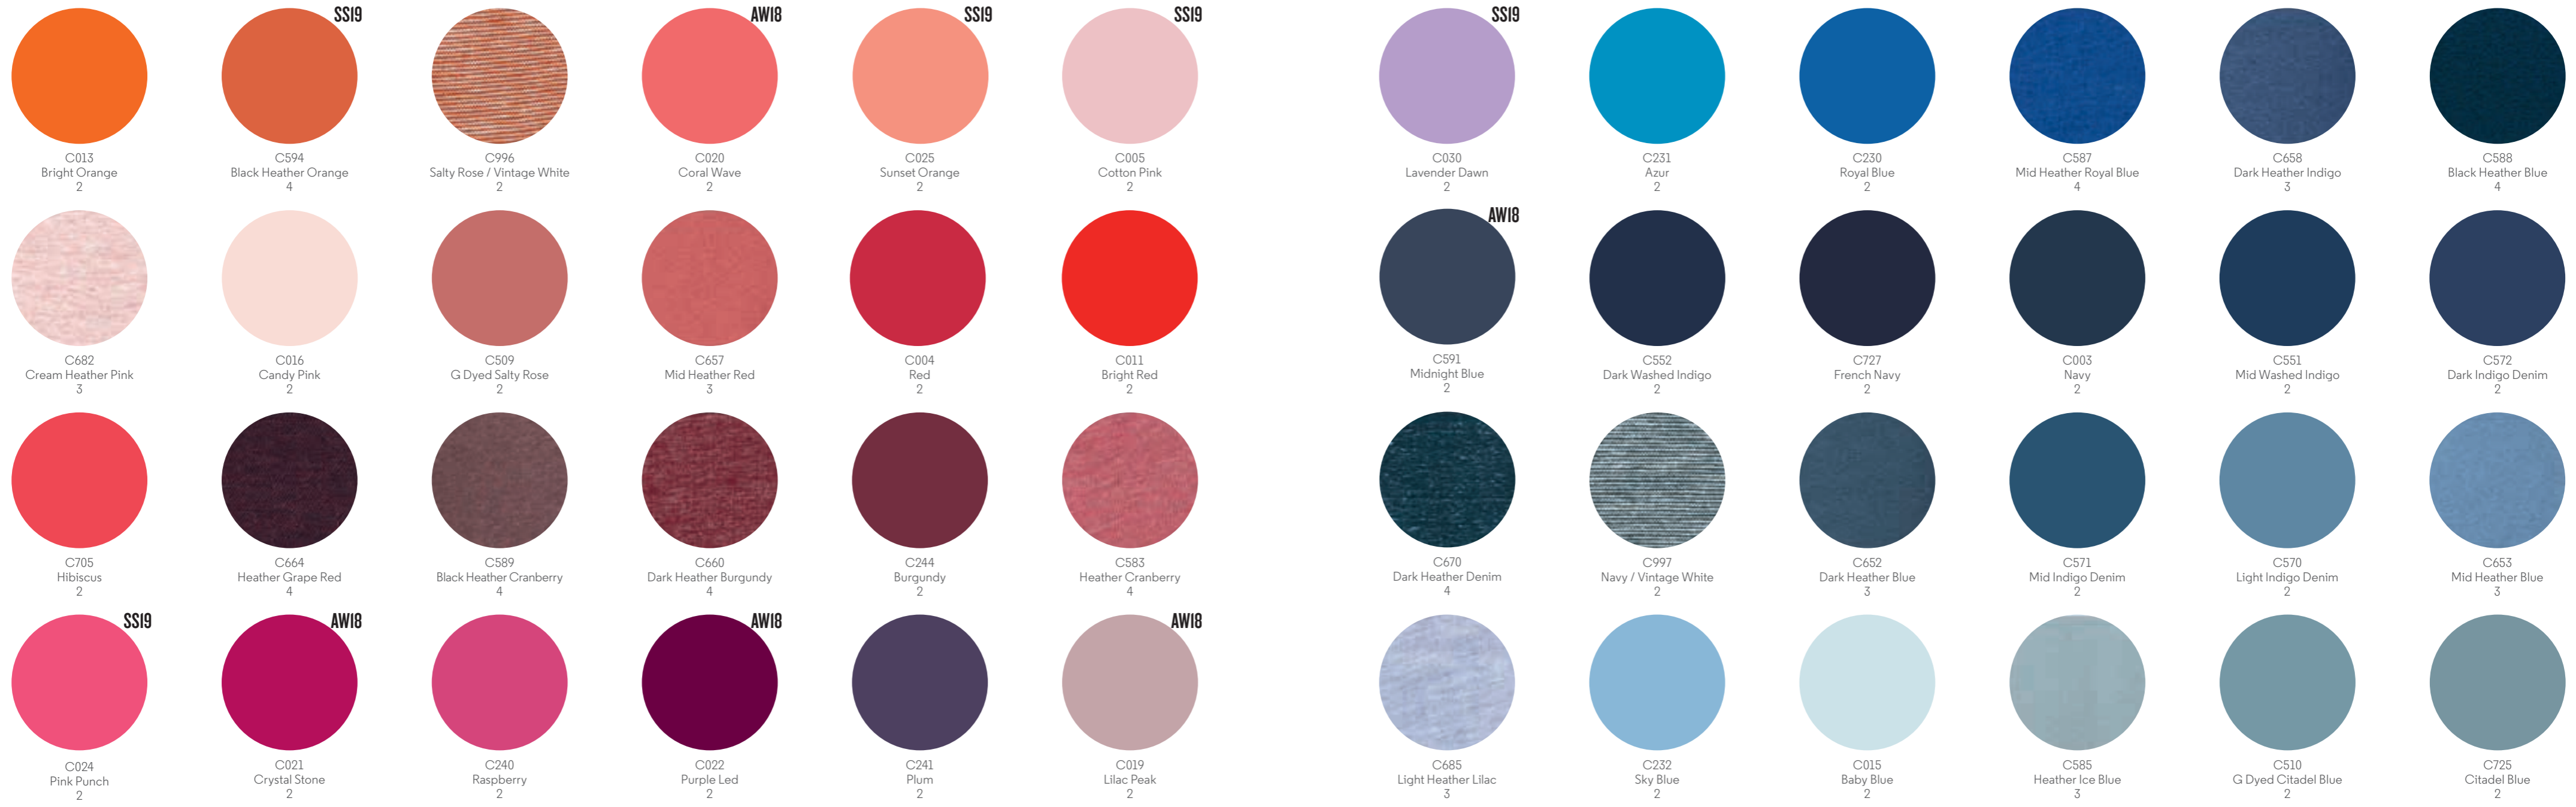

STANLEY/STELLA

COLOUR CARD 2019

WE ARE COLOUR SPECIALISTS

Presenting our rich colour selection. Around 100 trendy colours and heathers to express your creativity. Discover our new Spring/Summer palette : Pink Punch, Sunset Orange, Black Heather Orange, Cotton Pink, Lavender Dawn, Desert Dust, Scale Green, Chameleon Green and Varsity Green. Against this pop of brightness, there are desert neutrals and the reintroduction of the favourite denim washes. And take a closer look at our Fall/Winter colours : Coral Wave, Crystal Stone, Purple Led, Lilac Peak, Midnight Blue, Off White.

C026
Scale Green
2

C029
Varsity Green
2

C028
Desert Dust
2

AUTUMN WINTER 2018

C020
Coral Wave
2

C021
Crystal Stone
2

C022
Purple Led
2

C019
Lilac Peak
2

C591
Midnight Blue
2

C018
Off White
1

follows: 1. Whites 2. Colours 3. Essential heathers 4. Special heathers

Identical price categories in our lookbook and webshop. If you use stanley/stella's colour card and colour book, please bear in mind that the number matches the colour groups as

follows: 1. Whites 2. Colours 3. Essential heathers 4. Special heathers