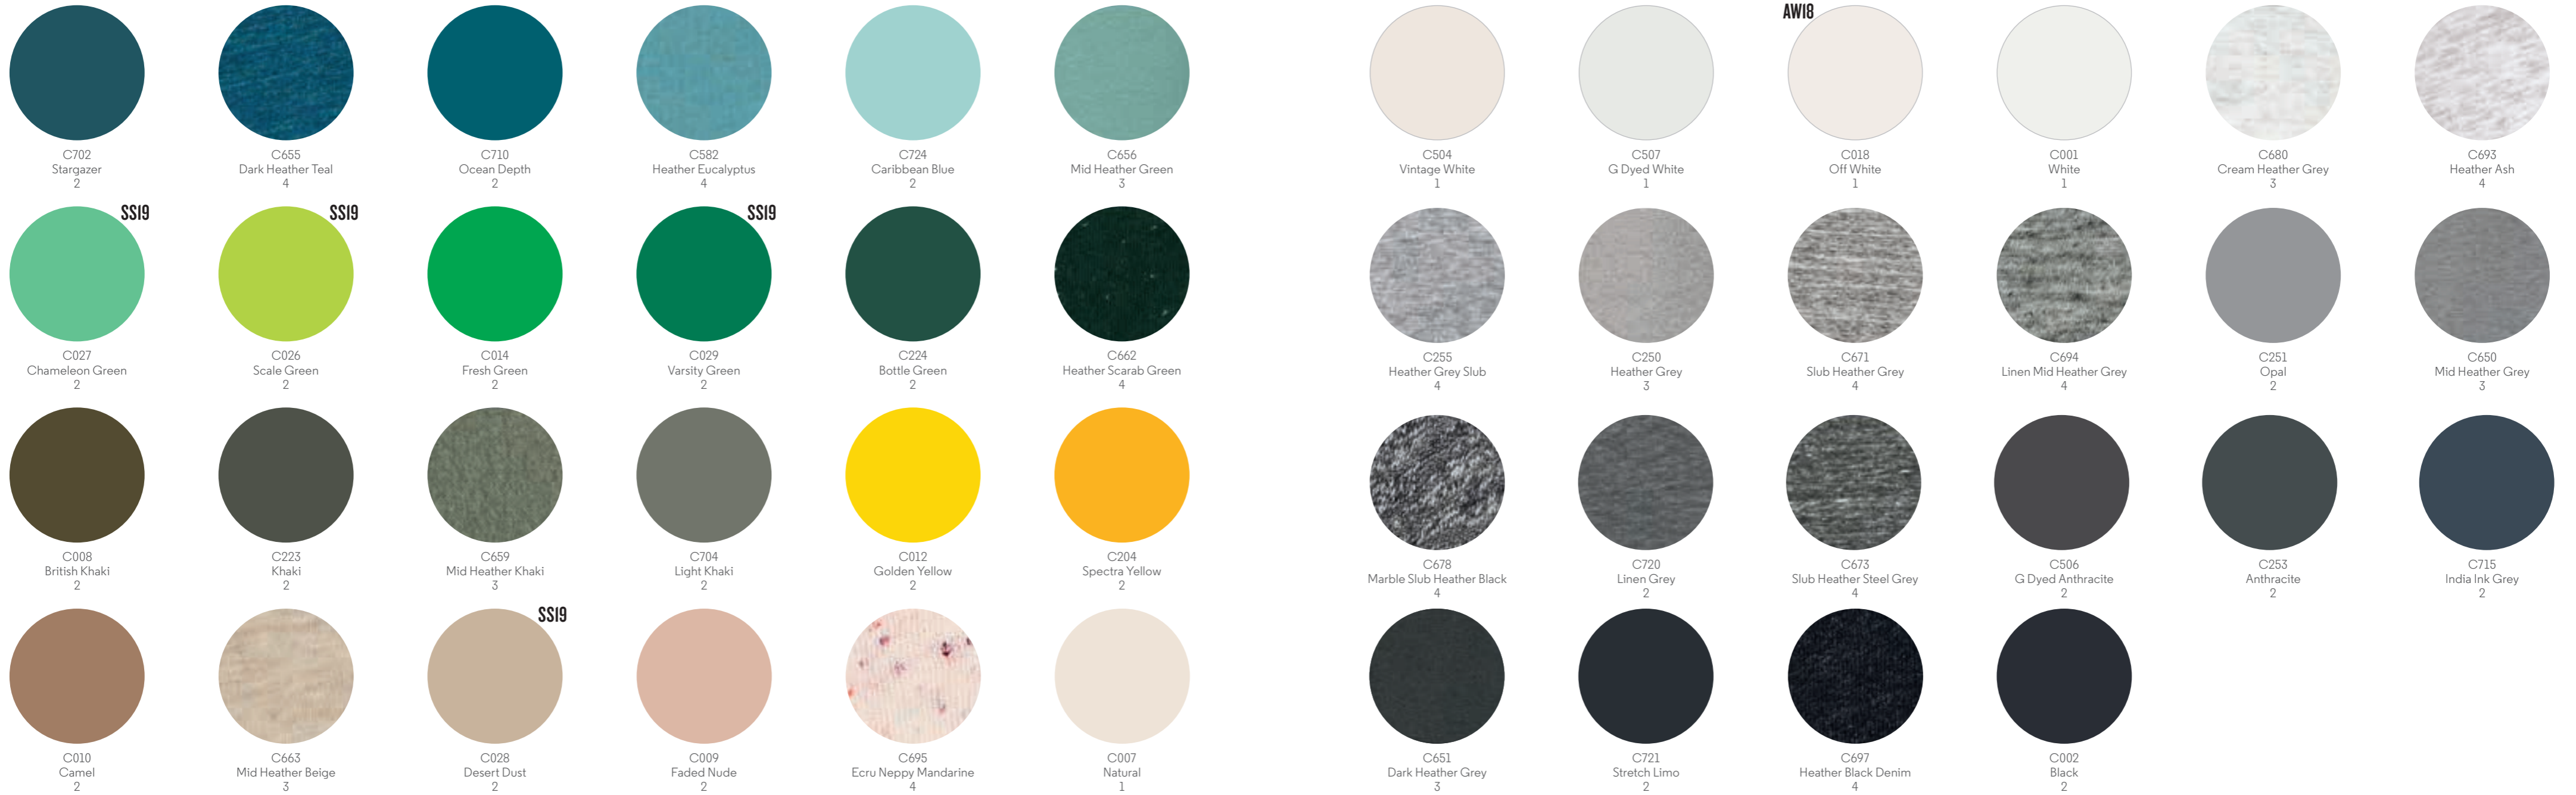

STANLEY/STELLA

COLOUR CARD 2019

WE ARE COLOUR SPECIALISTS

Presenting our rich colour selection. Around 100 trendy colours and heathers to express your creativity. Discover our new Spring/Summer palette : Pink Punch, Sunset Orange, Black Heather Orange, Cotton Pink, Lavender Dawn, Desert Dust, Scale Green, Chameleon Green and Varsity Green. Against this pop of brightness, there are desert neutrals and the reintroduction of the favourite denim washes. And take a closer look at our Fall/Winter colours : Coral Wave, Crystal Stone, Purple Led, Lilac Peak, Midnight Blue, Off White.

C591
Midnight Blue
2

C018
Off White
1

follows: 1. Whites 2. Colours 3. Essential heathers 4. Special heathers

Identical price categories in our lookbook and webshop. If you use stanley/stella's colour card and colour book, please bear in mind that the number matches the colour groups as

follows: 1. Whites 2. Colours 3. Essential heathers 4. Special heathers

Identical price categories in our lookbook and webshop. If you use stanley/stella's colour card and colour book, please bear in mind that the number matches the colour groups as

follows: 1. Whites 2. Colours 3. Essential heathers 4. Special heathers